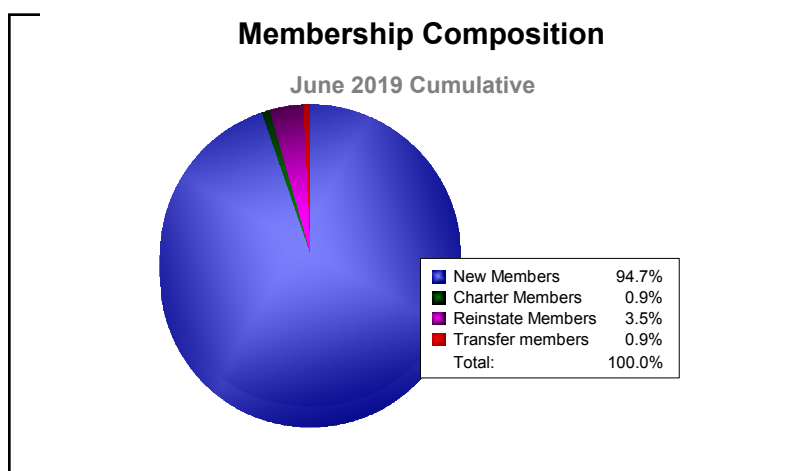

Year	New Clubs	Dropped Clubs	Gain/ Loss Clubs	New Members	Charter Members	Reinstate Members	Transfer Members	Total Member Added	Total Members Dropped	Gain/ Loss Members
2014-2015	0	0	0	71	2	2	4	79	-81	-2
2015-2016	1	-2	-1	93	28	10	8	139	-138	1
2016-2017	2	-1	1	77	53	2	8	140	-71	69
2017-2018	0	0	0	80	0	5	4	89	-156	-67
2018-2019	0	0	0	107	1	4	1	113	-85	28
Average	1	-1	0	86	17	5	5	112	-106	6

Year	New Clubs	Dropped Clubs	Gain/ Loss Clubs	New Members	Charter Members	Reinstate Members	Transfer Members	Total Member Added	Total Members Dropped	Gain/ Loss Members
2014-2015	0	-1	-1	78	0	3	2	83	-35	48
2015-2016	0	0	0	91	0	2	0	93	-46	47
2016-2017	0	0	0	35	0	1	3	39	-99	-60
2017-2018	0	0	0	36	4	3	3	46	-51	-5
2018-2019	1	0	1	67	21	0	0	88	-34	54
Average	0	0	0	61	5	2	2	70	-53	17