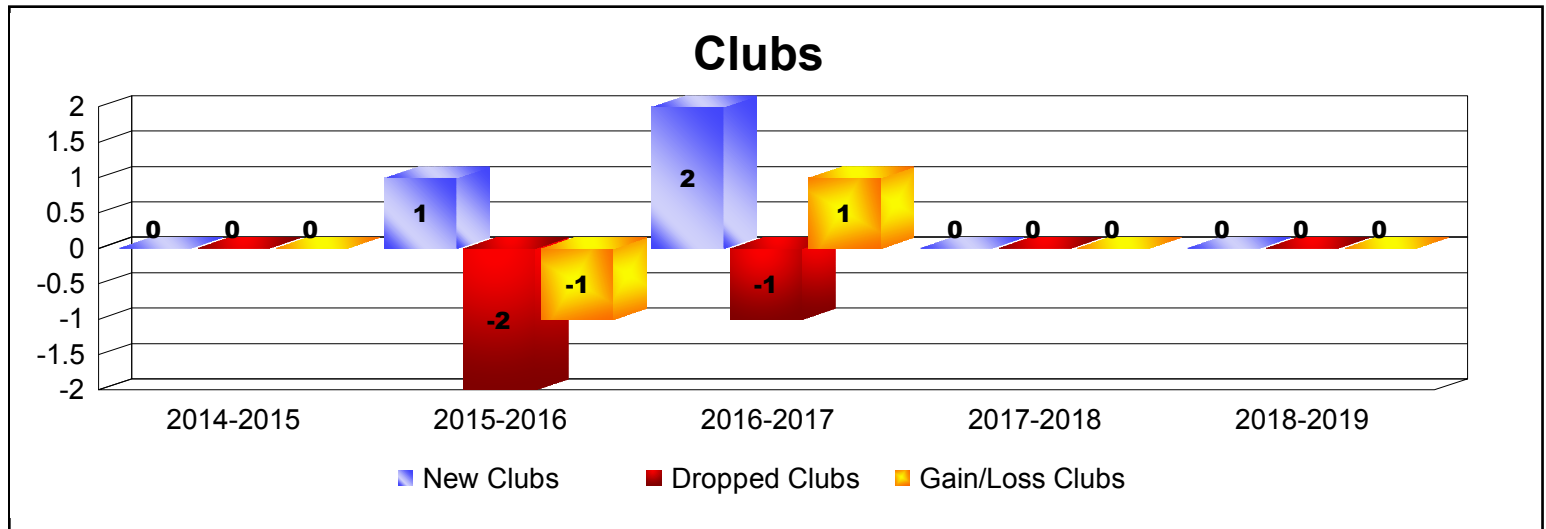

Year	New Clubs	Dropped Clubs	Gain/ Loss Clubs	New Members	Charter Members	Reinstate Members	Transfer Members	Total Member Added	Total Members Dropped	Gain/ Loss Members
2014-2015	0	0	0	71	2	2	4	79	-81	-2
2015-2016	1	-2	-1	93	28	10	8	139	-138	1
2016-2017	2	-1	1	77	53	2	8	140	-71	69
2017-2018	0	0	0	80	0	5	4	89	-156	-67
2018-2019	0	0	0	107	1	4	1	113	-85	28
Average	1	-1	0	86	17	5	5	112	-106	6

Year	New Clubs	Dropped Clubs	Gain/ Loss Clubs	New Members	Charter Members	Reinstate Members	Transfer Members	Total Member Added	Total Members Dropped	Gain/ Loss Members
2014-2015	0	-1	-1	78	0	3	2	83	-35	48
2015-2016	0	0	0	91	0	2	0	93	-46	47
2016-2017	0	0	0	35	0	1	3	39	-99	-60
2017-2018	0	0	0	36	4	3	3	46	-51	-5
2018-2019	1	0	1	67	21	0	0	88	-34	54
Average	0	0	0	61	5	2	2	70	-53	17