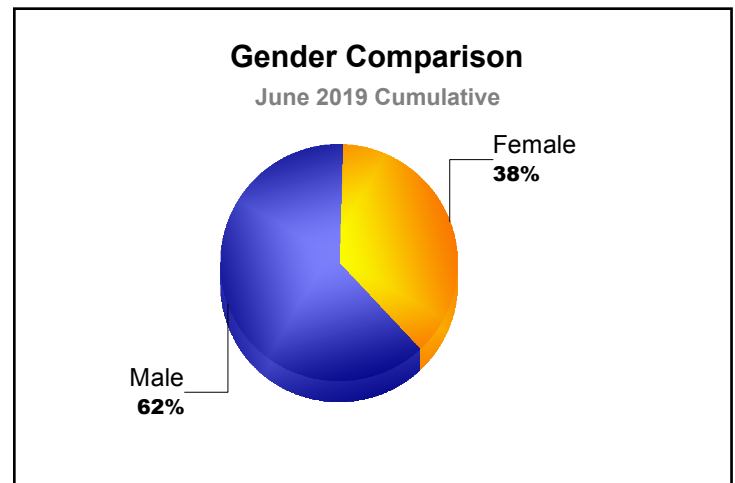

Year	New Clubs	Dropped Clubs	Gain/ Loss Clubs	New Members	Charter Members	Reinstate Members	Transfer Members	Total Member Added	Total Members Dropped	Gain/ Loss Members
2014-2015	0	0	0	71	2	2	4	79	-81	-2
2015-2016	1	-2	-1	93	28	10	8	139	-138	1
2016-2017	2	-1	1	77	53	2	8	140	-71	69
2017-2018	0	0	0	80	0	5	4	89	-156	-67
2018-2019	0	0	0	107	1	4	1	113	-85	28
Average	1	-1	0	86	17	5	5	112	-106	6