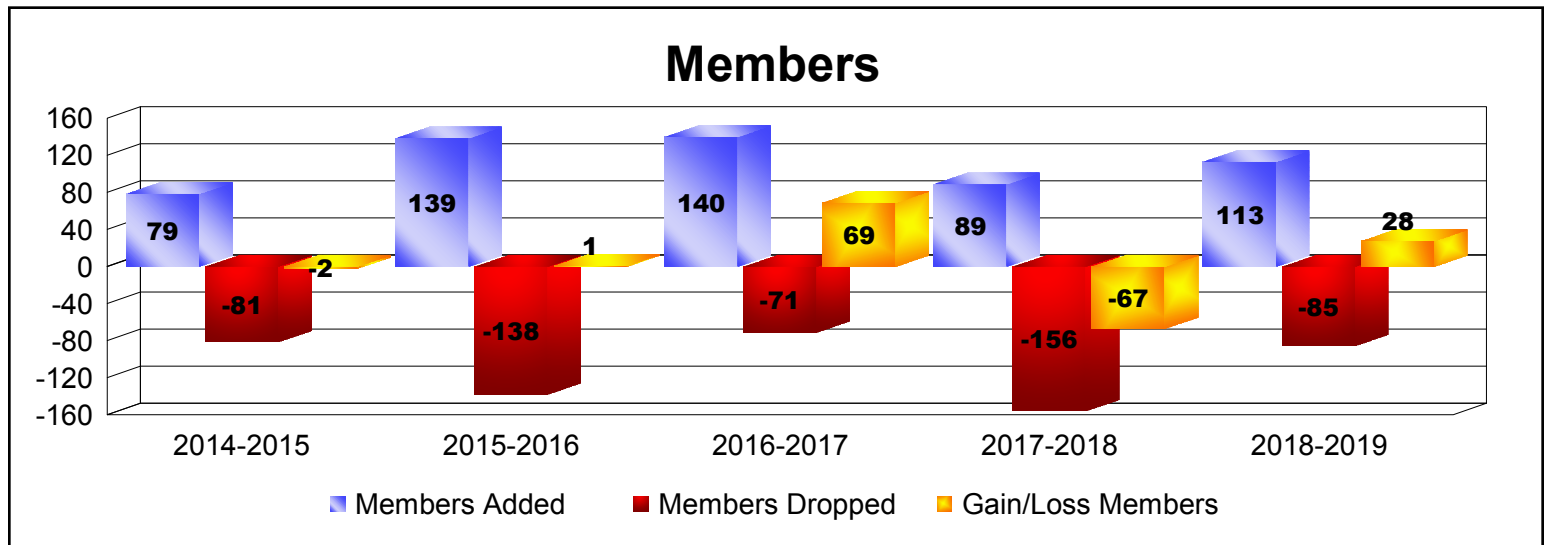

Year	New Clubs	Dropped Clubs	Gain/ Loss Clubs	New Members	Charter Members	Reinstate Members	Transfer Members	Total Member Added	Total Members Dropped	Gain/ Loss Members
2014-2015	0	0	0	71	2	2	4	79	-81	-2
2015-2016	1	-2	-1	93	28	10	8	139	-138	1
2016-2017	2	-1	1	77	53	2	8	140	-71	69
2017-2018	0	0	0	80	0	5	4	89	-156	-67
2018-2019	0	0	0	107	1	4	1	113	-85	28
Average	1	-1	0	86	17	5	5	112	-106	6

Year	New Clubs	Dropped Clubs	Gain/ Loss Clubs	New Members	Charter Members	Reinstate Members	Transfer Members	Total Member Added	Total Members Dropped	Gain/ Loss Members
2014-2015	0	-1	-1	78	0	3	2	83	-35	48
2015-2016	0	0	0	91	0	2	0	93	-46	47
2016-2017	0	0	0	35	0	1	3	39	-99	-60
2017-2018	0	0	0	36	4	3	3	46	-51	-5
2018-2019	1	0	1	67	21	0	0	88	-34	54
Average	0	0	0	61	5	2	2	70	-53	17